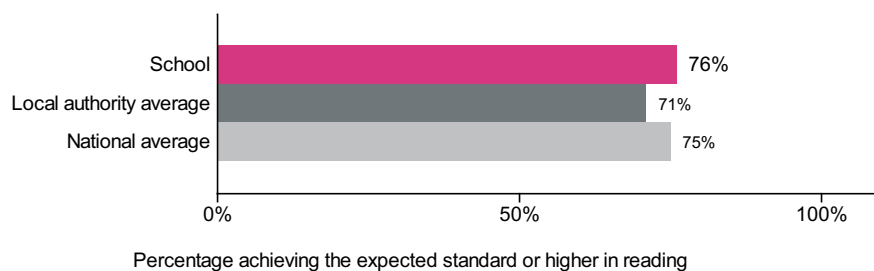

Abbott Community Primary School (URN: 105387)

Key stage 1

This is provisional data for 2018/19. CLA data is not currently available, therefore we are not currently publishing breakdowns of data such as disadvantaged which appeared previously. This information will be included in a later release.

Percentage achieving the expected standard or higher in reading

Number of pupils = 29

Percentage achieving greater depth in reading

Number of pupils = 29

Percentage achieving the expected standard or higher in writing