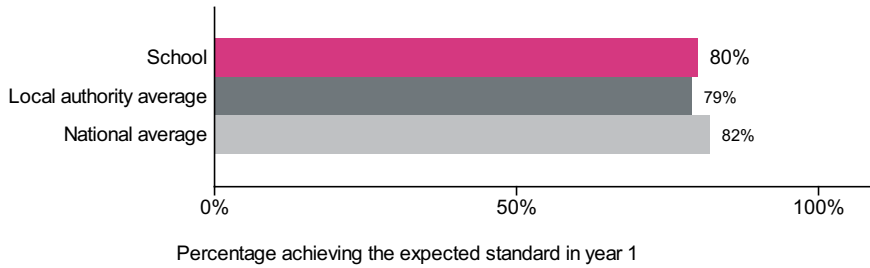

Abbott Community Primary School (URN: 105387)

Phonics year 1 screening check

This is provisional data for 2018/19. CLA data is not currently available, therefore we are not currently publishing breakdowns of data such as disadvantaged which appeared previously. This information will be included in a later release.

Percentage achieving the expected standard in phonics

Number of pupils = 30