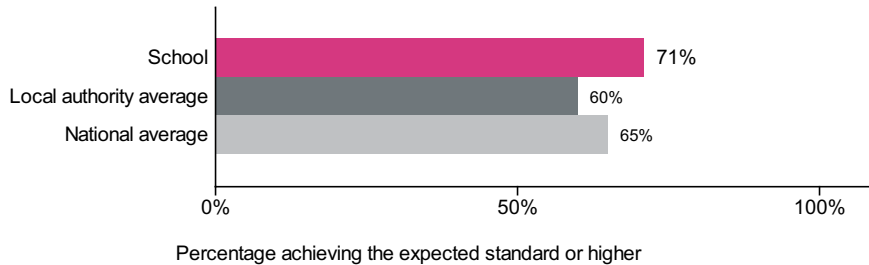

Abbott Community Primary School (URN: 105387)

Key stage 2

This is provisional data for 2018/19. CLA data is not currently available, so we are not publishing breakdowns of data such as disadvantaged which appeared previously. This information will be included in the revised release.

Also, any amendments made to this school's data will be reflected when we re-publish the data in a few months. National and local authority benchmarks may also change. Until these changes take effect, you may see differences between data on ASP and Compare school and college performance.

Progress in reading, writing and maths

Reading

Number of pupils = 26

Pupils with adjusted scores = 0

Confidence interval
-1.7 to 3.0

Writing

Number of pupils = 26

Pupils with adjusted scores = 0

Confidence interval
-1.4 to 3.0

Maths

Number of pupils = 26

Pupils with adjusted scores = 0

Confidence interval
1.0 to 5.2

Reading, writing and maths combined

Percentage of pupils achieving the expected standard or higher

Number of pupils = 28